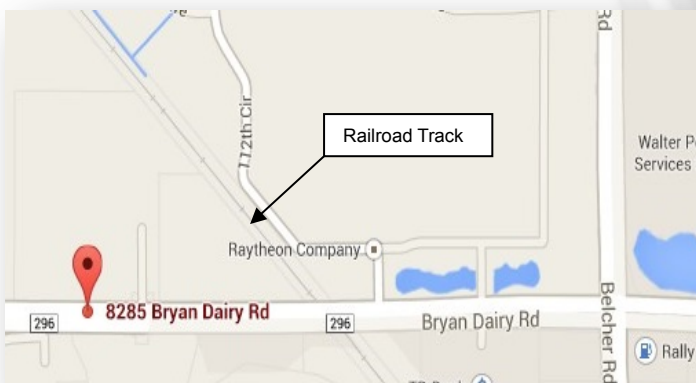

AlakaiDirections

8285 Bryan Dairy Rd., Suite 125
Largo, FL

Alakai is located in the Bardmoor Palms Office Complex on Bryan Dairy Road

From the Tampa Airport: Depart the airport and follow signs to I-275 South (St. Petersburg). Once over the Howard Frankland Bridge, take the 118th Avenue exit (Exit 30). Stay to the left and the ramp will feed directly onto 118th Avenue, which becomes Bryan Dairy Road after you pass through the intersection at U.S. 19 (overpass). Bardmoor Palms is 5.1 miles from the exit, located west of Belcher Road, across the railroad track. The main entrance is on the right after the first traffic light beyond the railroad track. Alakai offices are in the building on the east side of the complex, at the main entrance to the right of the roundabout. Enter the double doors beneath the overhead walkway and immediately turn left; reception area is through the brown door.

From the St. Petersburg/Clearwater Airport:

Exit the airport, turning right onto Roosevelt Blvd, traveling west. Turn left onto 49th Street traveling south, and follow for 2.7 miles to 118th Avenue. Turn right onto 118th Avenue and follow directions above from 118th Avenue Dairy to the Alakai offices.

From North Pinellas County: Travel south on U.S. 19 and take the exit for Bryan Dairy Road. At the end of the ramp, turn right onto Bryan Dairy Road and follow the directions above from Bryan Dairy to the Alakai offices.

From South Pinellas County: Travel north on U.S. 19 and take the frontage road exit for Bryan Dairy Road. Travel north 1.9 miles on the frontage road, and turn left on Bryan Dairy Road, traveling west. Follow the directions above from Bryan Dairy to the Alakai offices.